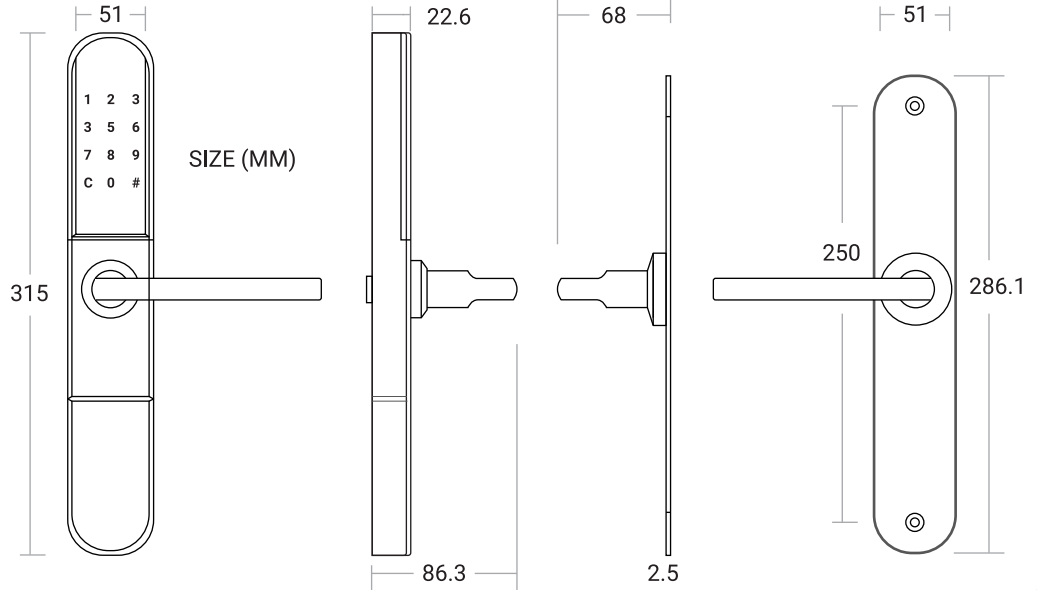

Colour Options – Silver / Black